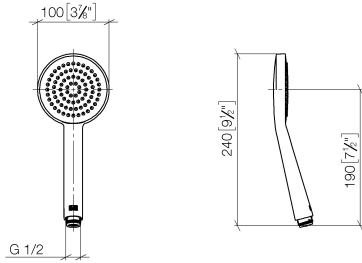

28 015 979

- COMPACT RAIN, max. flow rate 15 l/min (at 3 bar)
- with anti-scale system
- spray head Ø 100mm
- 1/2" connection

Intrinsic protection against back flow.

Fits: IMO, LULU, MADISON, MEM, TARA,
CL.1, LISSÉ, VAIA, META, CYO

Hand shower - Chrome

IMO

28 015 979

28 015 979

mm [inches]

Flow rate chart

Certificates

DVGW_DW-6517DN0129. WRAS_2009011. LGA_29981.