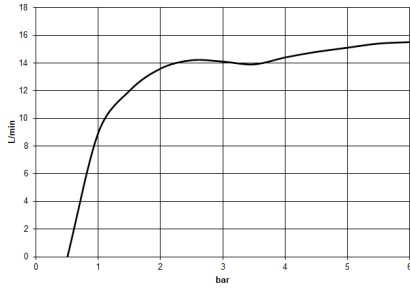

Hand shower - Chrome

IMO

28 015 979

28 015 979

mm [inches]

Flow rate chart

Certificates

DVGW_DW-6517DN0129. WRAS_2009011. LGA_29981.